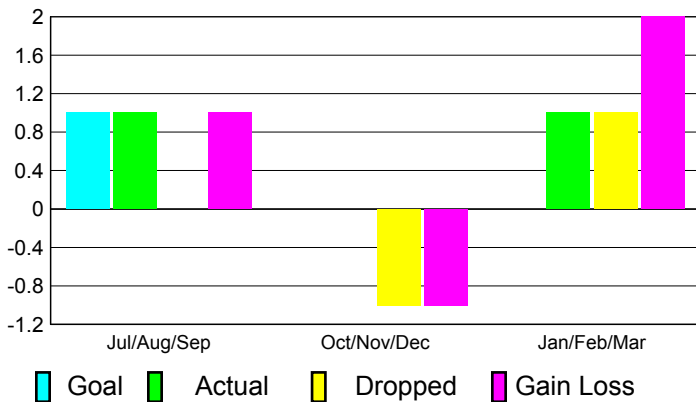

2010-2011 GMT Reports for District (or Undistricted) **District 20 O**

GMT: ED J LECIUS

Location: NEW YORK

GMT CA: 1

CLUBS

**Club Results
2010-2011**

**Clubs
2009-2010**

| Month | New Club Goal | Actual New Clubs | Actual Dropped Clubs | Gain/Loss of Clubs | Gain/Loss of Clubs |
|---------------|---------------|------------------|----------------------|--------------------|--------------------|
| Jul/Aug/Sep | 1 | 1 | 0 | 1 | 0 |
| Oct/Nov/Dec | 0 | 0 | -1 | -1 | 0 |
| Jan/Feb/Mar | 0 | 1 | 1 | 2 | 0 |
| Totals | 1 | 2 | 0 | 2 | 0 |

Club Results 2010-2011

Goal, New, Dropped, Gain/Loss

Comparison of Club Gain/Loss

Current Year Compared to the Previous Year

YTD Status Quo Clubs 2010-2011

Status Quo Clubs Compared to Status Quo Members

MEMBERSHIP