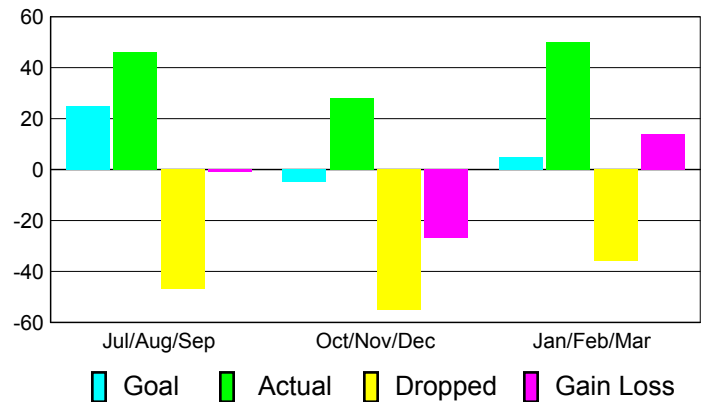

Membership Results 2010-2011

Goal, New, Dropped, Gain/Loss

Comparison of Membership Gain/Loss

Current Year Compared to the Previous Year