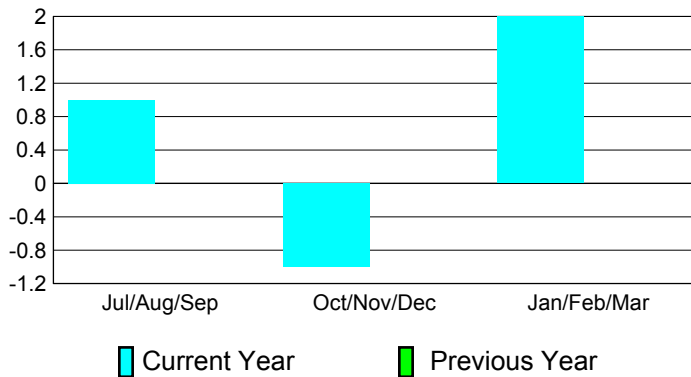

2010-2011 GMT Reports for District (or Undistricted) **District 20 O**

GMT: ED J LECIUS

Location: NEW YORK

GMT CA: 1

CLUBS

**Club Results
2010-2011**

**Clubs
2009-2010**

| Month | New Club Goal | Actual New Clubs | Actual Dropped Clubs | Gain/Loss of Clubs | Gain/Loss of Clubs |
|---------------|---------------|------------------|----------------------|--------------------|--------------------|
| Jul/Aug/Sep | 1 | 1 | 0 | 1 | 0 |
| Oct/Nov/Dec | 0 | 0 | -1 | -1 | 0 |
| Jan/Feb/Mar | 0 | 1 | 1 | 2 | 0 |
| Totals | 1 | 2 | 0 | 2 | 0 |

Club Results 2010-2011

Goal, New, Dropped, Gain/Loss

Comparison of Club Gain/Loss

Current Year Compared to the Previous Year

YTD Status Quo Clubs 2010-2011

Status Quo Clubs Compared to Status Quo Members

MEMBERSHIP